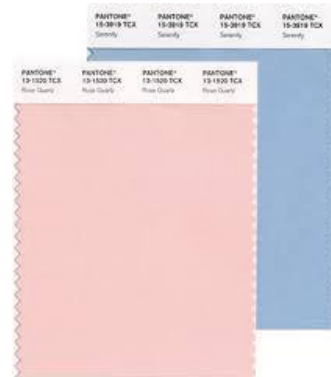

Serenity and Rose Quartz: Pantone's Color of the Year

The design pros at Pantone have selected not one, but two hues for the '2016 Color of the Year'. This year, cool blue Serenity and pale pink Rose Quartz share Pantone's title, making this the first year for which a single colour has not claimed the top spot. Pantone believes the shades "represent consumers' quest for mindfulness and a reflection of culture's increasing acceptance of gender fluidity." [Read my views on how to make these colours work for you here.](#)